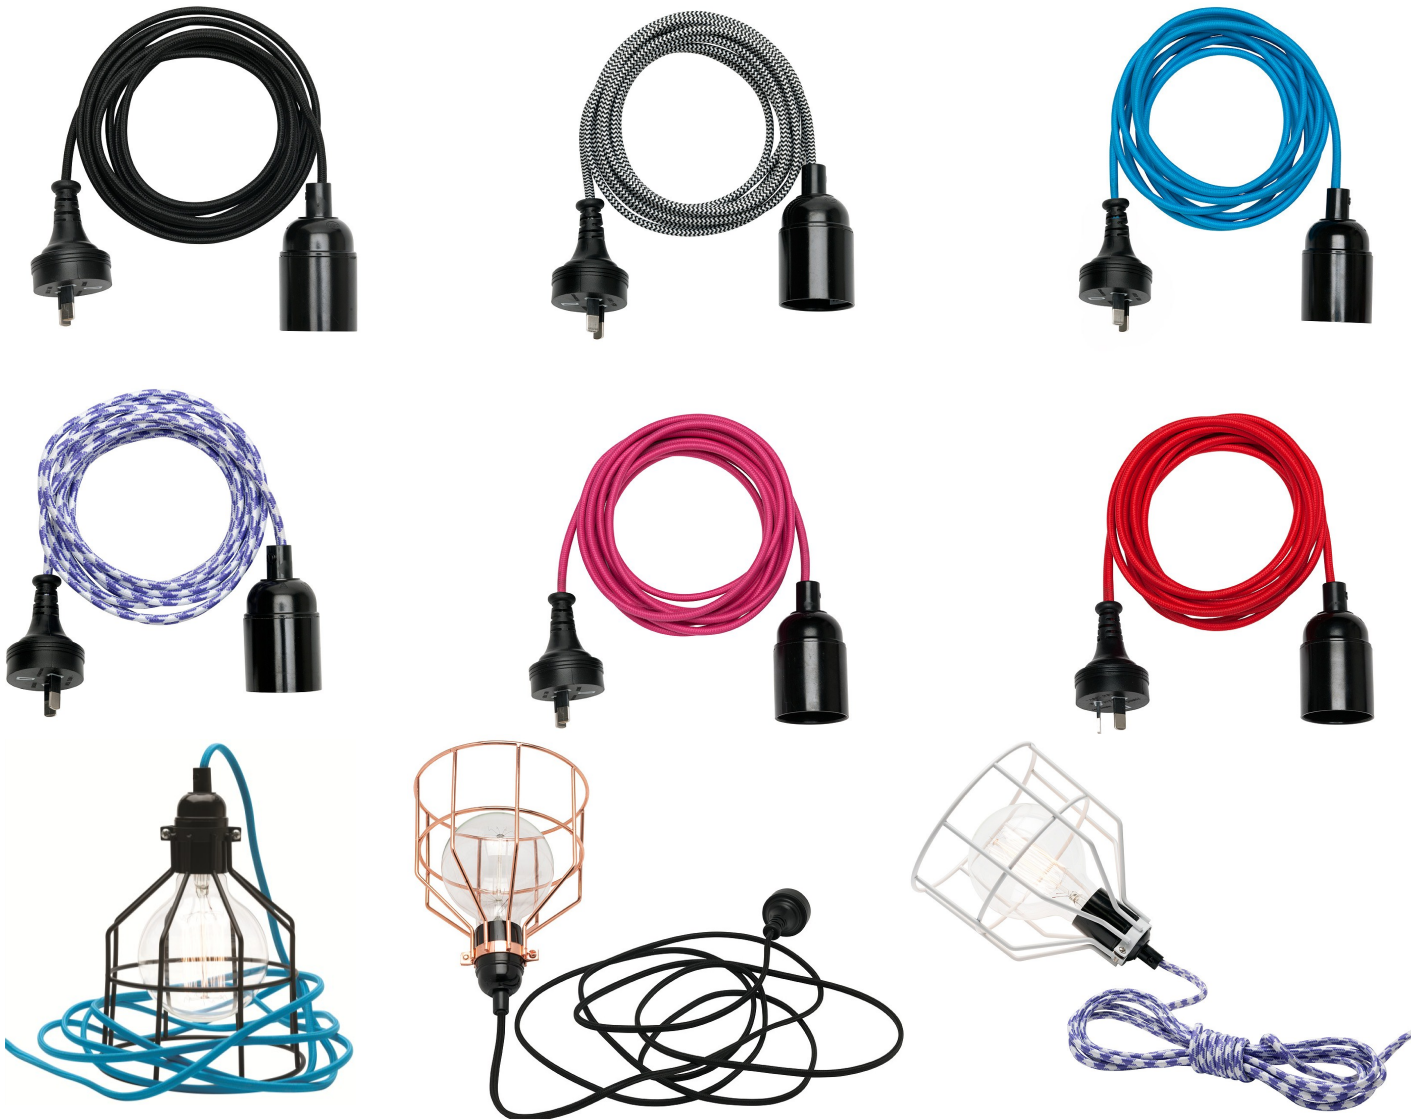

GYPSY MA97

Features

- DIY Cord-set—Plugs directly into wall
- 300cm Coloured Fabric Cord
- Black E27 Lamp-holder & Plug
- Black Metal Canopy included in the box—needs to be attached by an electrician

Dimensions
L: 300cm

MODEL NUMBER	DESCRIPTION	COLOUR	GLOBE TYPE
MA97	Cord-set with Plug	Black / White / Red / Blue / Pink / Purple-White / Black-White	E27 Max 60W

Visit us
www.mercator.com.au